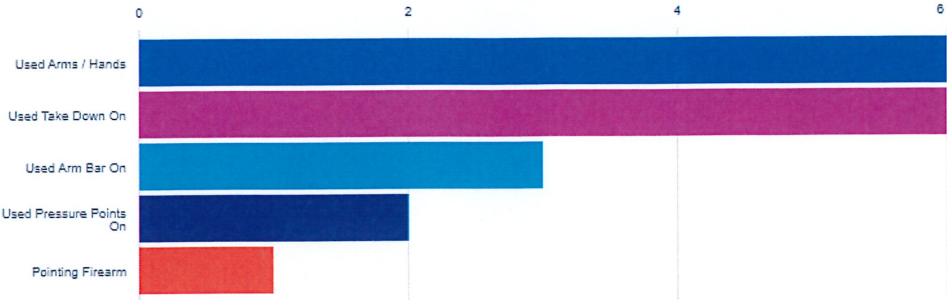

Use of Force

PDF snapshot report as prepared by Benchmark Analytics on 03-17-2023

Completed Use of Force Reports: **16**

Primary Officers in Use of Force Reports: **12**

Reports

Officer Force Applied

Reasons for Interaction

Subject Actions Led to Force

Subject Race

Show of Force

PDF snapshot report as prepared by Benchmark Analytics on 03-17-2023

Completed Show of Force Reports: **12**

Primary Officers in Show of Force Reports: **7**