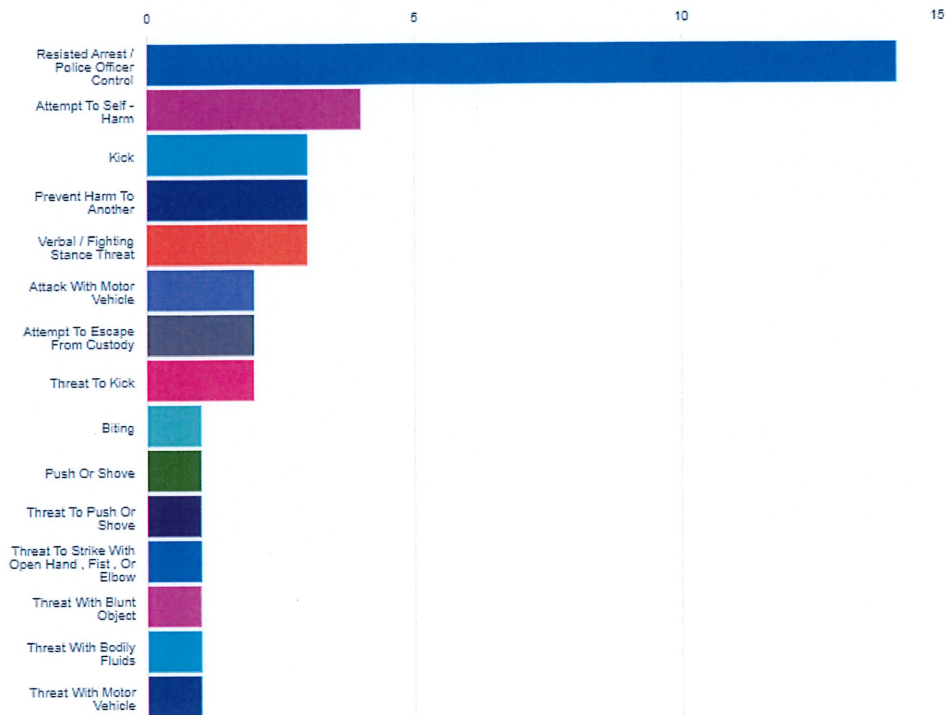

Use of Force

PDF snapshot report as prepared by Benchmark Analytics on 03-17-2023

Completed Use of Force Reports: **16**

Primary Officers in Use of Force Reports: **12**

Reports

Officer Force Applied

Reasons for Interaction

Subject Actions Led to Force

Subject Race

Show of Force

PDF snapshot report as prepared by Benchmark Analytics on 03-17-2023

Completed Show of Force Reports: **12**

Primary Officers in Show of Force Reports: **7**