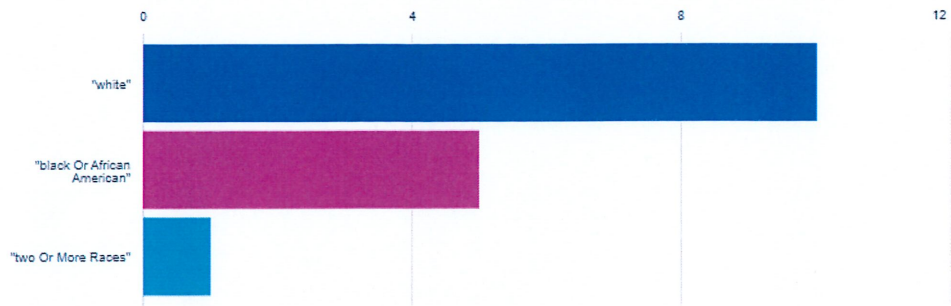

Use of Force

PDF snapshot report as prepared by Benchmark Analytics on 03-17-2023

Completed Use of Force Reports: **16**

Primary Officers in Use of Force Reports: **12**

Reports

Officer Force Applied

Reasons for Interaction

Subject Actions Led to Force

Subject Race

Show of Force

PDF snapshot report as prepared by Benchmark Analytics on 03-17-2023

Completed Show of Force Reports: **12**

Primary Officers in Show of Force Reports: **7**